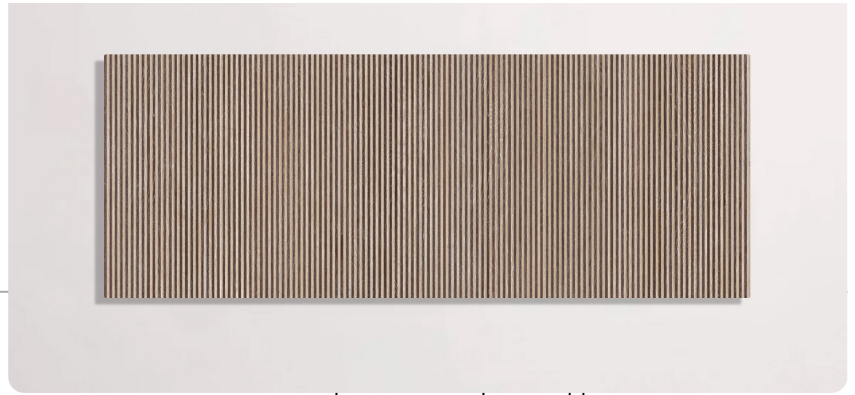

# Voli MC

required minimum order quantity.

**SIZE**

**LEAD TIME**

1-5 Business Days

Lead times are approximate and can vary based on quantity ordered, production schedule & delivery location.

**FORMAT + THICKNESS**

Tile | 3/8"

Most of our tiles are rectified and micro-beveled, however we recommend confirming with us prior should this be a necessity.

**APPLICATIONS**

"Wet" application only applies to matte or textured finishes.