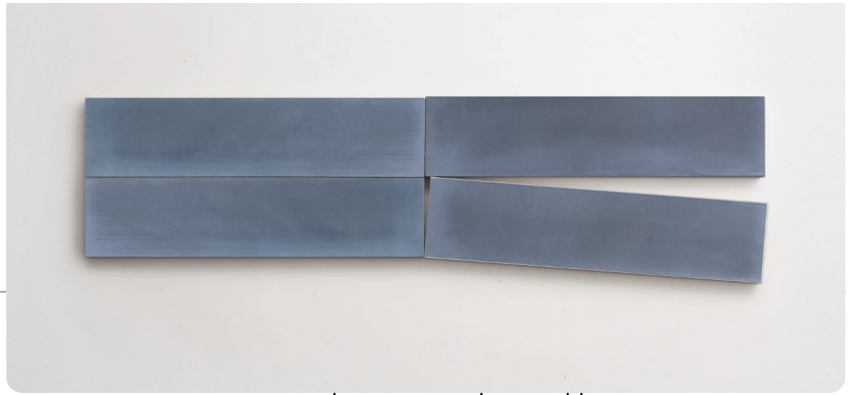

Moxy Cobalto

required minimum order quantity.

SIZE

LEAD TIME

1-5 Business Days | 2.3" x 9.7" Matte

Lead times are approximate and can vary based on quantity ordered, production schedule & delivery location.

FORMAT + THICKNESS

Tile | 3/8"

Most of our tiles are rectified and micro-beveled, however we recommend confirming with us prior should this be a necessity.

APPLICATIONS

"Wet" application only applies to matte or textured finishes