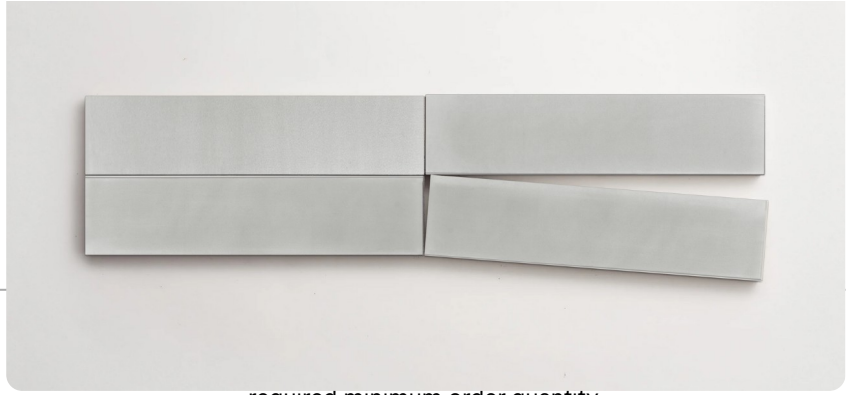

# Moxy Grigio

required minimum order quantity.

**SIZE**

**LEAD TIME**

1-5 Business Days | 2.3" x 9.7" Matte

Lead times are approximate and can vary based on quantity ordered, production schedule & delivery location.

**FORMAT + THICKNESS**

Tile | 3/8"

Most of our tiles are rectified and micro-beveled, however we recommend confirming with us prior should this be a necessity.

**APPLICATIONS**

"Wet" application only applies to matte or textured finishes