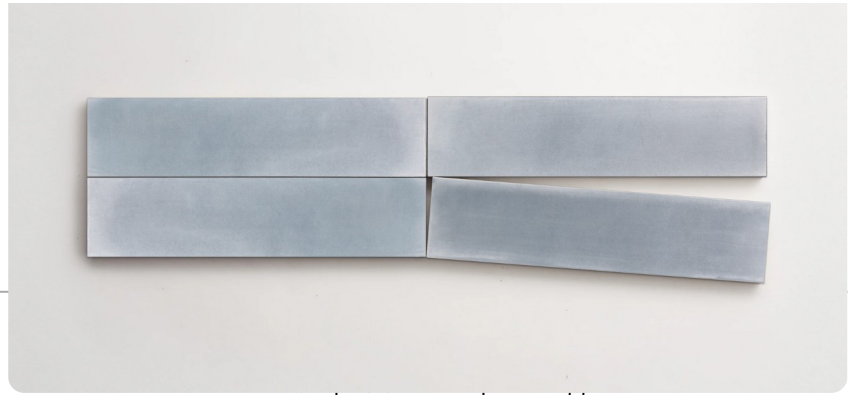

Moxy Lavanda

required minimum order quantity.

SIZE

LEAD TIME

1-5 Business Days | 2.3" x 9.7" Matte

Lead times are approximate and can vary based on quantity ordered, production schedule & delivery location.

FORMAT + THICKNESS

Tile | 3/8"

Most of our tiles are rectified and micro-beveled, however we recommend confirming with us prior should this be a necessity.

APPLICATIONS

"Wet" application only applies to matte or textured finishes