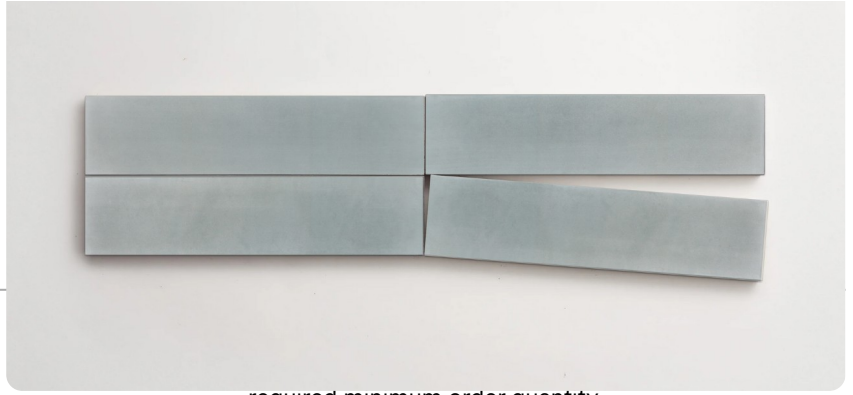

# Moxy Verde

required minimum order quantity.

**SIZE**

**LEAD TIME**

1-5 Business Days | 2.3" x 9.7" Matte

Lead times are approximate and can vary based on quantity ordered, production schedule & delivery location.

**FORMAT + THICKNESS**

Tile | 3/8"

Most of our tiles are rectified and micro-beveled, however we recommend confirming with us prior should this be a necessity.

**APPLICATIONS**

"Wet" application only applies to matte or textured finishes