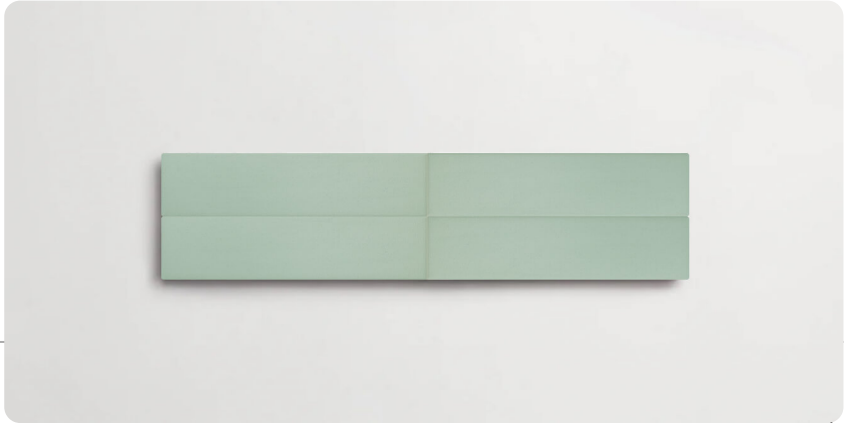

Decorative Wall Tile / Dolce

Dolce Verde

SIZE

Order quantity required. Special cut sizes and additional trim pieces are available upon meeting a required minimum order quantity.

LEAD TIME

1-5 Business Days

Lead times are approximate and can vary based on quantity ordered, production schedule & delivery location.

FORMAT + THICKNESS

Tile | 3/8"

Most of our tiles are rectified and micro-beveled, however we recommend confirming with us prior should this be a necessity.