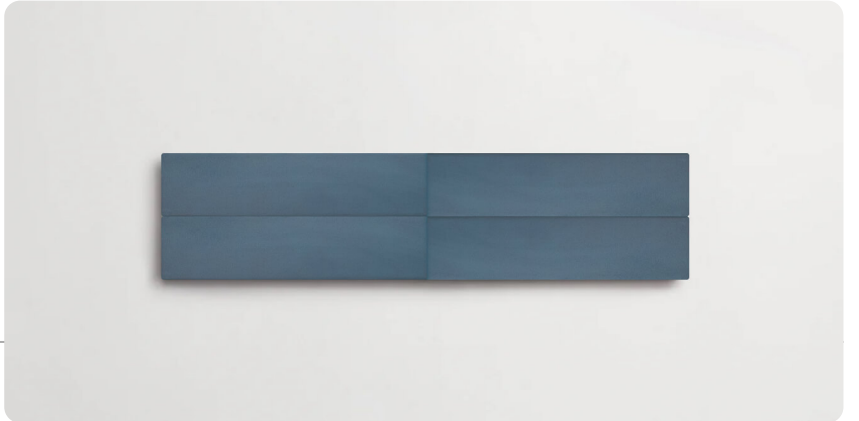

Decorative Wall Tile / Dolce

Dolce Blu

SIZE

Order quantity required. Special cut sizes and additional trim pieces are available upon meeting a required minimum order quantity.

LEAD TIME

1-5 Business Days

Lead times are approximate and can vary based on quantity ordered, production schedule & delivery location.

FORMAT + THICKNESS

Tile | 3/8"

Most of our tiles are rectified and micro-beveled, however we recommend confirming with us prior should this be a necessity.