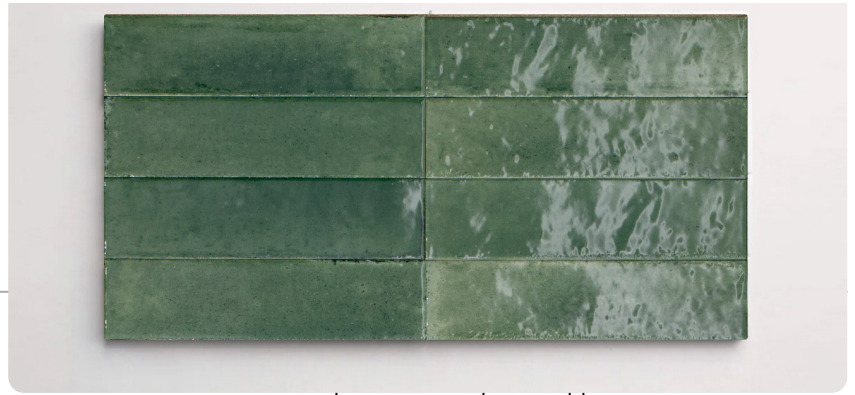

Flatiron Verde

required minimum order quantity.

SIZE

LEAD TIME

1-5 Business Days

Lead times are approximate and can vary based on quantity ordered, production schedule & delivery location.

FORMAT + THICKNESS

Tile | 3/8"

Most of our tiles are rectified and micro-beveled, however we recommend confirming with us prior should this be a necessity.

TRIM

*Bullnose base only available with a minimum order quantity of 250 pieces per color.