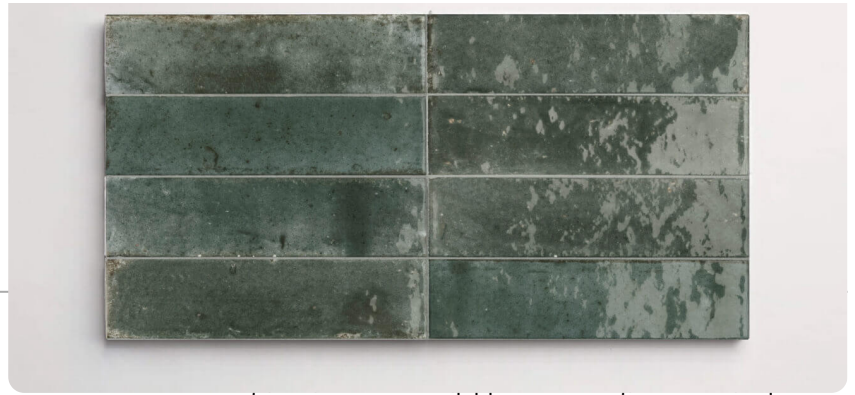

Flatiron Avio

SIZE

trim pieces are available upon meeting a required minimum order quantity.

LEAD TIME

1-5 Business Days | 2 3/8" x 9 7/16" tile
6-8 Weeks | Bullnose Base

Lead times are approximate and can vary based on quantity ordered, production schedule & delivery location.

FORMAT + THICKNESS

Tile | 3/8"

Most of our tiles are rectified and micro-beveled, however we recommend confirming with us prior should this be a necessity.

TRIM

*Bullnose base only available with a minimum order quantity of 250 pieces per color.