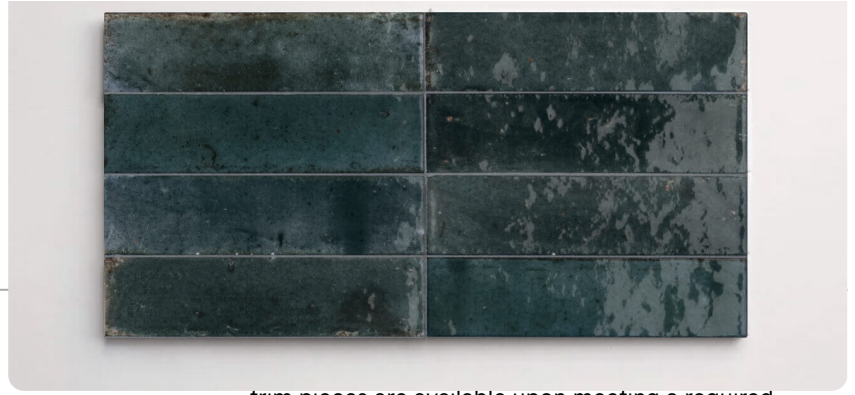

Flatiron Blu

SIZE

trim pieces are available upon meeting a required minimum order quantity.

LEAD TIME

1-5 Business Days | 2 3/8" x 9 7/16" tile
6-8 Weeks | Bullnose Base

Lead times are approximate and can vary based on quantity ordered, production schedule & delivery location.

FORMAT + THICKNESS

Tile | 3/8"

Most of our tiles are rectified and micro-beveled, however we recommend confirming with us prior should this be a necessity.

TRIM

*Bullnose base only available with a minimum order quantity of 250 pieces per color.

APPLICATIONS

"Wet" application only applies to matte or textured finishes

SUSTAINABILITY

Recycled Content 23

LEED EPD